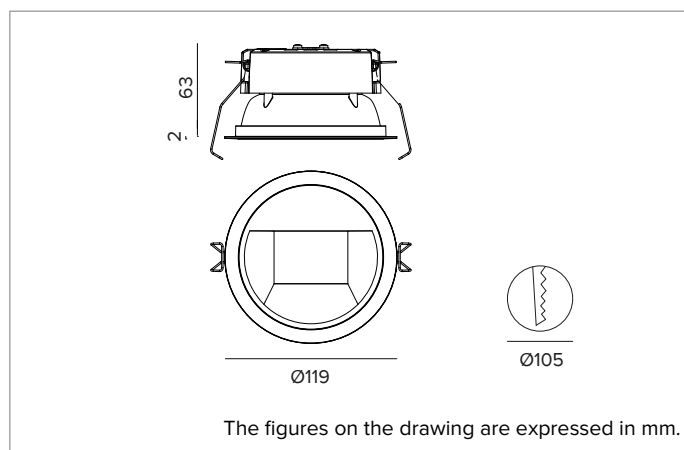

## Recessed LED Downlight in a trim version

		3500K	H(m)	D1(m)	D2(m)	E <sub>max</sub> (lx)
		Ra90	43°	76°		
Fixture Power	18W	1	0.86	1.66	1009	
Source Flux	2141lm	2	1.72	3.31	252	
Fixture Flux	1211lm	3	2.58	4.97	112	
Efficacy	67lm/W	4	3.44	6.62	63	
TS1395	I <sub>max</sub> =540cd/klm	I <sub>max</sub>	1156cd	5	4.30	8.28 40